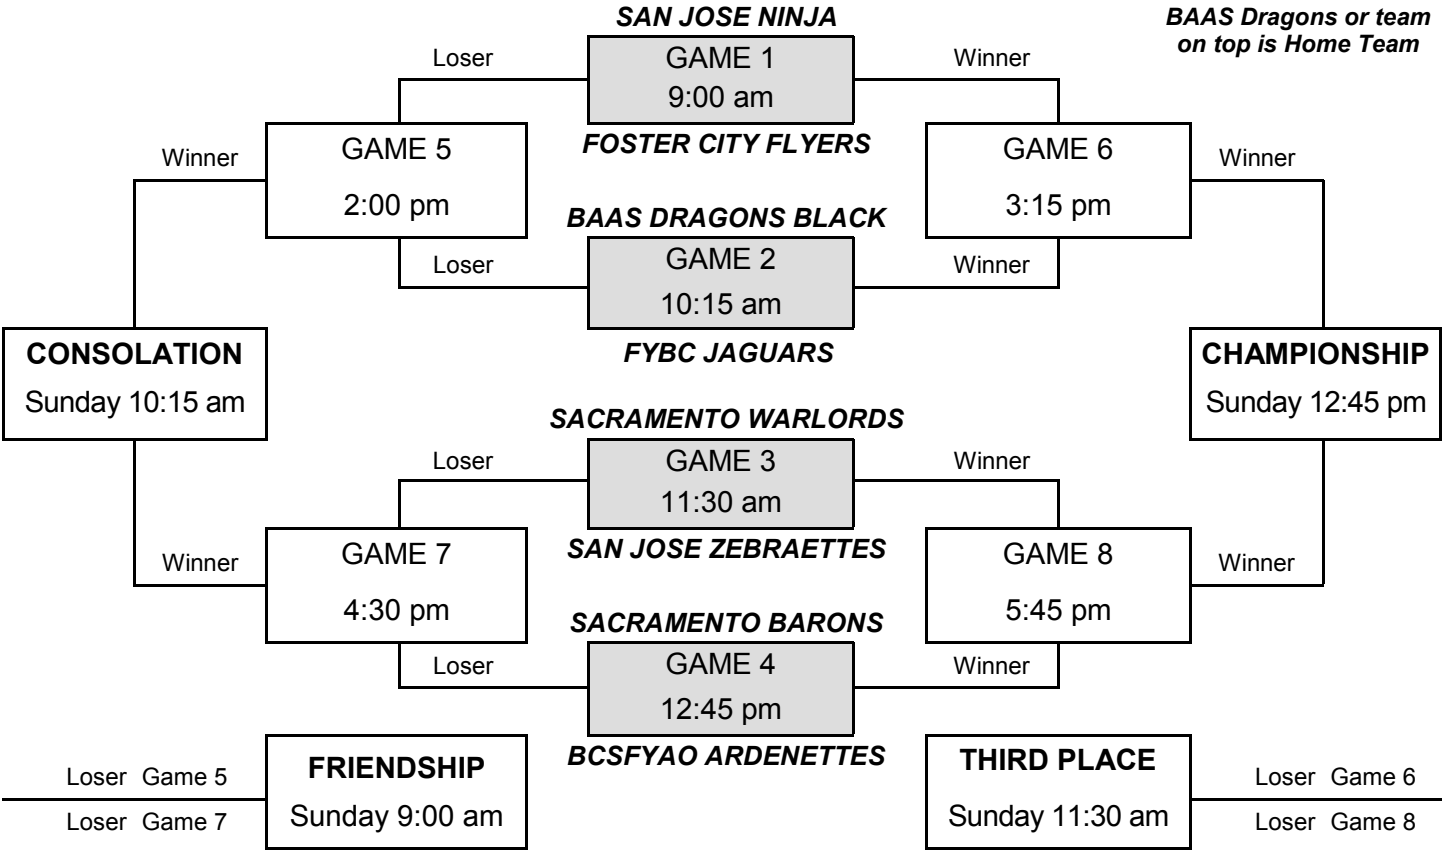

**GIRLS 11th GRADE DIVISION**  
*all games played at INGRID B. LACEY MIDDLE SCHOOL, PACIFICA*

**INGRID B LACEY MIDDLE SCHOOL**

1427 Palmetto Avenue  
 Pacifica